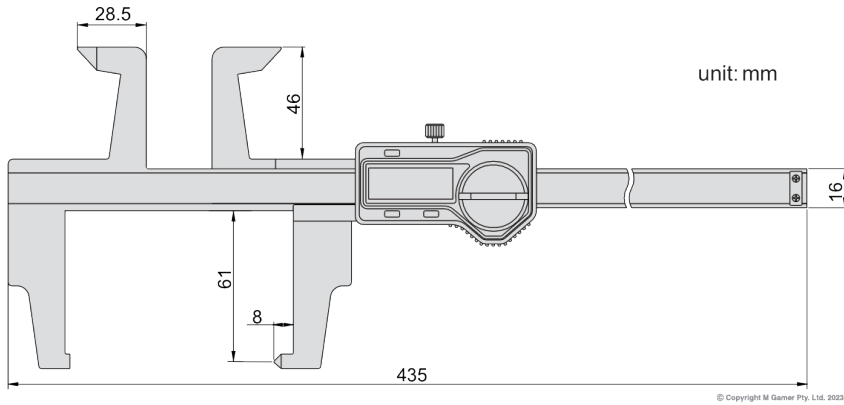

## Features

- Measure internal and external diameter of drum brakes
- Resolution: 0.01mm/0.0005"
- Buttons: on/off, zero, mm/inch
- Automatic power on/off
- Data output(cable code: 100-11 or 100-12)
- Made of stainless steel

## Specifications

Part No	Range	Accuracy	c	L
AC-158-012-11	0-300mm/0-12"	±0.07mm	16	435