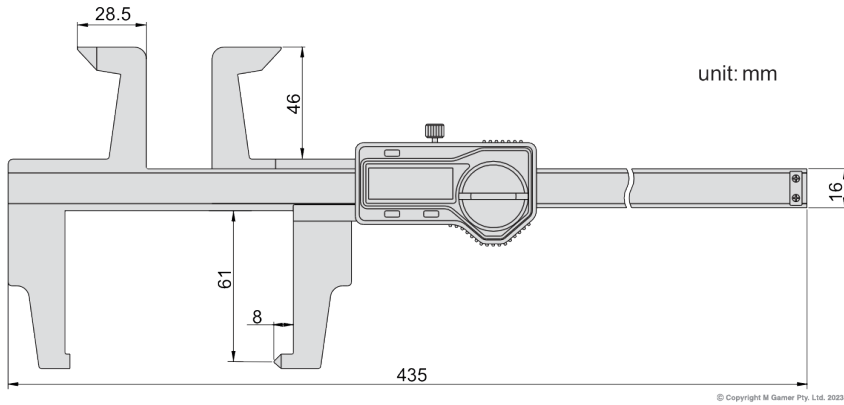

ACCUD

ACCURATE MEASUREMENT

See full product range at: accud.nz

Digital Drum Brake Caliper

Series 158

Features

- Measure internal and external diameter of drum brakes
- Resolution: 0.01mm/0.0005"
- Buttons: on/off, zero, mm/inch
- Automatic power on/off
- Data output(cable code: 100-11 or 100-12)
- Made of stainless steel

Specifications

Part No	Range	Accuracy	c	L
AC-158-012-11	0-300mm/0-12"	±0.07mm	16	435