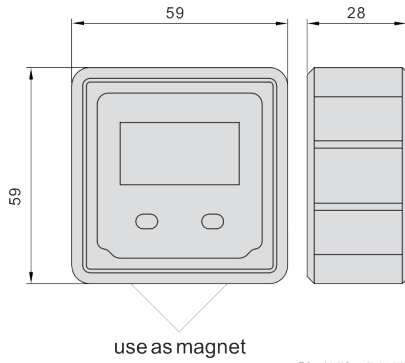

© Copyright M Gamer Pty. Ltd. 2023

Features

- Use as level or protractor
- Accuracy : $\pm 0.1^\circ$ (vertical and horizontal), $\pm 0.2^\circ$ (other direction)
- Absolute horizontal reference can save in memory for ever
- Button: on/off, zero
- Magnetic base
- Use in 4 directions
- Automatic power off

Specifications

Part No	Range	Resolution
AC-721-180-01	0 - 360° (90°x4)	0.05°