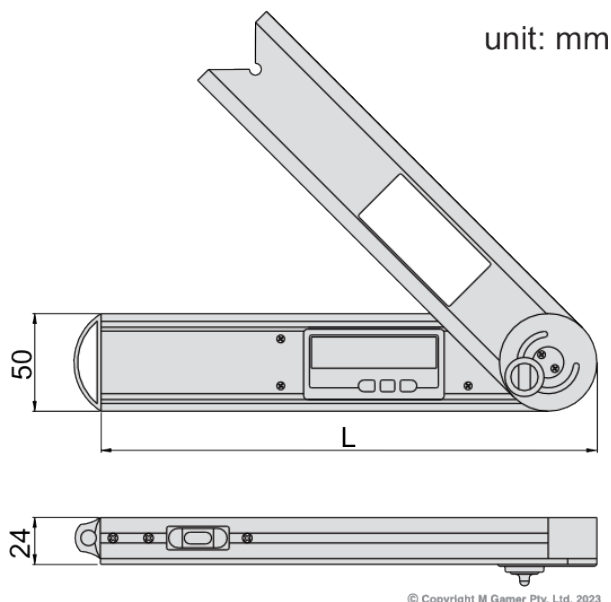

ACCUD

ACCURATE MEASUREMENT

See full product range at: accud.nz

Digital Protractor

Series 726

© Copyright M Gamer Pty. Ltd. 2023

Features

- Buttons: ON/OFF, HOLD, ZERO, ABS
- Measuring ranges can be set 0°~225°, -225°~0°, -45°~180°, -180°~45°
- Remove the locking screw for 360° range
- With level vial
- Automatic power off

© Copyright M Gamer Pty. Ltd. 2023

Specifications

Part No	Range	Accuracy	Resolution	Size
AC-726-360-01	0 - 360°	±0.15°	0.05°	250mm