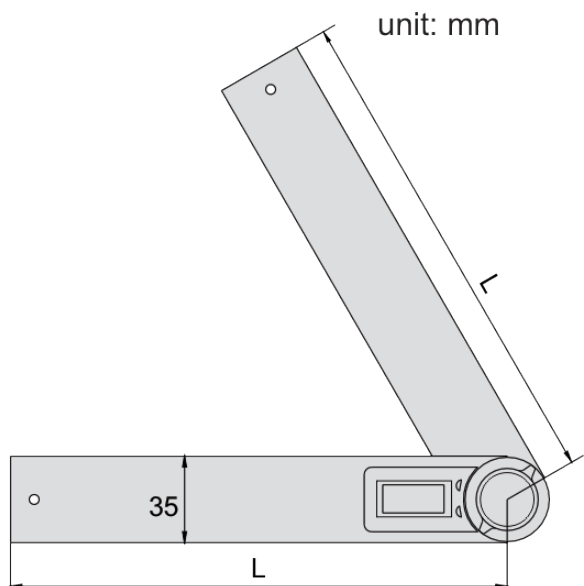

ACCUD

ACCURATE MEASUREMENT

See full product range at: accud.nz

Digital Protractor

Series 821

© Copyright M Gamer Pty. Ltd. 2023

Features

- Resolution: 0.1°
- Buttons: on/off, zero
- With locking attachment
- Rule graduation: 1mm and 1/32"
- Automatic power off

© Copyright M Gamer Pty. Ltd. 2023

Specifications

Part No	Range	Accuracy	Size
AC-821-008-01	0 - 360°	±0.3°	200mm
AC-821-012-01	0 - 360°	±0.3°	300mm