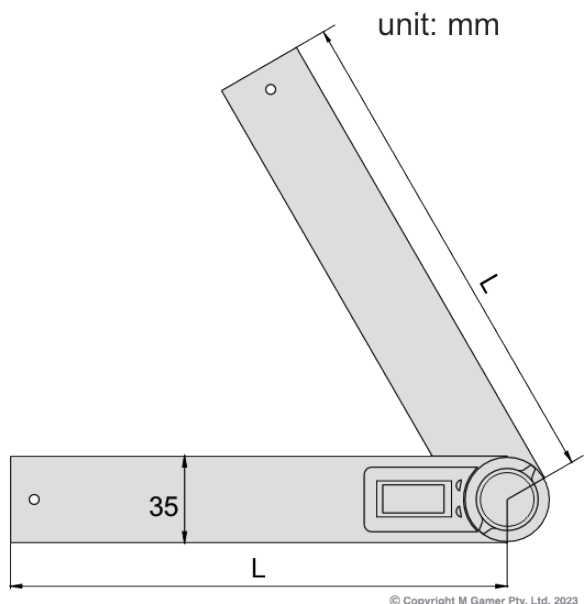

ACCUD

ACCURATE MEASUREMENT

See full product range at: accud.nz

Digital Protractor

Series 821

© Copyright M Gamer Pty. Ltd. 2023

Features

- Resolution: 0.1°
- Buttons: on/off, zero
- With locking attachment
- Rule graduation: 1mm and 1/32"
- Automatic power off

© Copyright M Gamer Pty. Ltd. 2023

Specifications

Part No	Range	Accuracy	Size
AC-821-008-01	0 - 360°	±0.3°	200mm
AC-821-012-01	0 - 360°	±0.3°	300mm