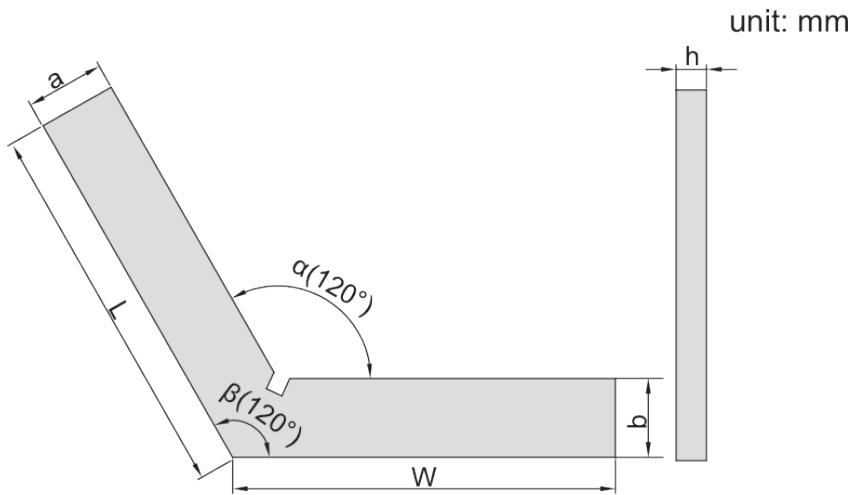

ACCUD

ACCURATE MEASUREMENT

See full product range at: accud.nz

120° Square

Series 848

Features

Made of hardened stainless steel

© Copyright M Gamer Pty. Ltd. 2023

© Copyright M Gamer Pty. Ltd. 2023

Specifications

Part No	Size	Squareness a	Squareness b	a	b	h
AC-848-002-02	50x50mm	24μm	25μm	15	15	5
AC-848-003-02	75x75mm	26μm	28μm	20	20	5
AC-848-004-02	100x100mm	29μm	30μm	20	20	5
AC-848-006-02	150x150mm	34μm	35μm	25	25	5
AC-848-008-02	200x200mm	38μm	40μm	30	30	7